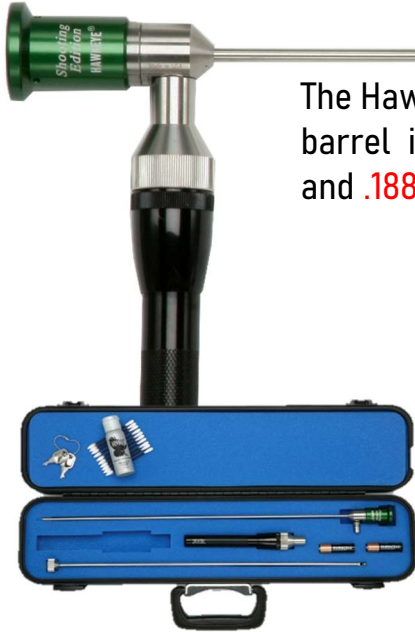

Precision Shooting

With a Hawkeye® Borescope you can inspect chambers, leads, lands and grooves, gas ports, and crowns from muzzle to breech in rifles and pistols. Our design allows shooters to inspect straight ahead (0 DOV), or sideways (90 DOV).

PRECISION BORESCOPES

The Hawkeye® Precision Slim Rigid Borescope is the most common size for barrel inspection. The outer diameter when looking straight is **.165" (4.2mm)** and **.188" (4.8mm)** with the side view mirror.